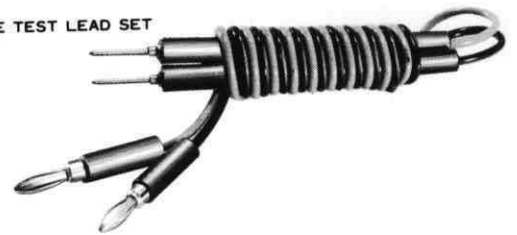

Color: Black & Red
Net Weight: 6 gr.

No. MK-603
ALLIGATOR CLIP w/Vinyl Boot

Color: Black & Red
Net Weight: 2 gr.

No. MK-604
ALLIGATOR CLIP w/Vinyl Boot

Color: Black & Red
Net Weight: 2.5 gr.

No. MK-605
ALLIGATOR CLIP w/Vinyl Boot

Color: Black & Red
Net Weight: 4.5 gr.

No. MK-616
MICRO TEST PIN TIP PLUG
Colors : Red,Black, Yellow,Green,Blue and White.
Net Weight : 1.5 gr.

No. MK-617
MICRO TEST PIN TIP SOCKET
Colors : Red,Black, Yellow,Green,Blue and White.
Net Weight : 1.5 gr.

No. MK-630
PIN TIP TYPE TEST LEAD SET
Net Weight: 35 gr.

No. MK-632
BANANA PLUG TYPE TEST LEAD SET
Net Weight: 40 gr.

No. MK-612
TEST LEAD SET
Color: Kit of Black, Red, Yellow, Green & White
Net Weight: 14.5 gr.
20 Clips & 10 wires

No. MK-608A
BATTERY CLIP W/COVERS. 50A.
No. MK-608B
BATTERY CLIP W/COVERS. 30A.
Net Weight: 41 gr.
Net Weight: 22 gr.

BATTERY CLIP
No. MK-609 5A w/o VINYL BOOTS
No. MK-609C 5A w/BOOTS
No. MK-610 10A w/o VINYL BOOTS
No. MK-610C 10A w/BOOTS
No. MK-611 30A w/o VINYL BOOTS
No. MK-611C 30A w/BOOTS