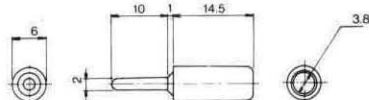

Color: Black & Red
Net Weight: 4.5 gr.

No. MK-616
MICRO TEST PIN TIP PLUG
Colors : Red,Black, Yellow,Green,Blue and White.
Net Weight : 1.5 gr.

No. MK-617
MICRO TEST PIN TIP SOCKET
Colors : Red,Black, Yellow,Green,Blue and White.
Net Weight : 1.5 gr.

No. MK-630
PIN TIP TYPE TEST LEAD SET
Net Weight: 35 gr.

No. MK-632
BANANA PLUG TYPE TEST LEAD SET
Net Weight: 40 gr.

No. MK-612
TEST LEAD SET
Color: Kit of Black, Red, Yellow, Green & White
Net Weight: 14.5 gr.
20 Clips & 10 wires