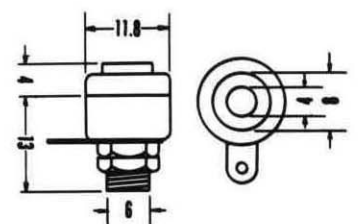

No. MK-630
PIN TIP TYPE TEST LEAD SET
Net Weight: 35 gr.

No. MK-632
BANANA PLUG TYPE TEST LEAD SET
Net Weight: 40 gr.

No. MK-612
TEST LEAD SET
Color: Kit of Black, Red, Yellow, Green & White
Net Weight: 14.5 gr.
20 Clips & 10 wires

No. MK-608A
BATTERY CLIP W/COVERS. 50A.
No. MK-608B
BATTERY CLIP W/COVERS. 30A.
Net Weight: 41 gr.
Net Weight: 22 gr.

BATTERY CLIP
No. MK-609 5A w/o VINYL BOOTS
No. MK-609C 5A w/BOOTS
No. MK-610 10A w/o VINYL BOOTS
No. MK-610C 10A w/BOOTS
No. MK-611 30A w/o VINYL BOOTS
No. MK-611C 30A w/BOOTS

No. MK-624
BANANA PLUG w/Long Handle
Colors : Black & Red
Net Weight : 3 gr.

No. MK-621
BANANA PLUG w/Long Handle
Colors : Black & Red
Net Weight : 3 gr.

No. MK-626
BANANA JACK
Colors : Black & Red
Net Weight : 4 gr.