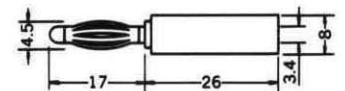

No. MK-630
PIN TIP TYPE TEST LEAD SET
Net Weight: 35 gr.

No. MK-632
BANANA PLUG TYPE TEST LEAD SET
Net Weight: 40 gr.

No. MK-612
TEST LEAD SET
Color: Kit of Black, Red, Yellow, Green & White
Net Weight: 14.5 gr.
20 Clips & 10 wires

No. MK-608A
BATTERY CLIP W/COVERS. 50A.
No. MK-608B
BATTERY CLIP W/COVERS. 30A.
Net Weight: 41 gr.
Net Weight: 22 gr.

BATTERY CLIP
No. MK-609 5A w/o VINYL BOOTS
No. MK-609C 5A w/BOOTS
No. MK-610 10A w/o VINYL BOOTS
No. MK-610C 10A w/BOOTS
No. MK-611 30A w/o VINYL BOOTS
No. MK-611C 30A w/BOOTS

No. MK-624
BANANA PLUG w/Long Handle
Colors : Black & Red
Net Weight : 3 gr.

No. MK-621
BANANA PLUG w/Long Handle
Colors : Black & Red
Net Weight : 3 gr.

No. MK-626
BANANA JACK
Colors : Black & Red
Net Weight : 4 gr.