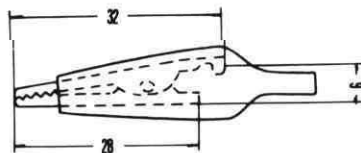

Color: Black & Red
Net Weight: 6 gr.

No. MK-603
ALLIGATOR CLIP w/Vinyl Boot

Color: Black & Red
Net Weight: 2 gr.

No. MK-604
ALLIGATOR CLIP w/Vinyl Boot

Color: Black & Red
Net Weight: 2.5 gr.

No. MK-605
ALLIGATOR CLIP w/Vinyl Boot

Color: Black & Red
Net Weight: 4.5 gr.

No. MK-616
MICRO TEST PIN TIP PLUG
Colors : Red,Black, Yellow,Green,Blue and White.
Net Weight : 1.5 gr.

No. MK-617
MICRO TEST PIN TIP SOCKET
Colors : Red,Black, Yellow,Green,Blue and White.
Net Weight : 1.5 gr.

No. MK-630
PIN TIP TYPE TEST LEAD SET
Net Weight: 35 gr.

No. MK-632
BANANA PLUG TYPE TEST LEAD SET
Net Weight: 40 gr.

No. MK-612
TEST LEAD SET
Color: Kit of Black, Red, Yellow, Green & White
Net Weight: 14.5 gr.
20 Clips & 10 wires