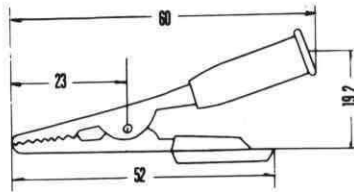

No. MK-601
ALLIGATOR CLIP w/Molded Handle

Color: Black & Red
Net Weight: 2 gr.

No. MK-602
ALLIGATOR CLIP w/Bakelite Handle

Color: Black & Red
Net Weight: 5.5 gr.

No. MK-606S
ALLIGATOR CLIP w/screw Terminal & Bakelite Handle

Color: Black & Red
Net Weight: 4.5 gr.

No. MK-616
MICRO TEST PIN TIP PLUG
Colors : Red,Black, Yellow,Green,Blue and White.
Net Weight : 1.5 gr.

No. MK-617
MICRO TEST PIN TIP SOCKET
Colors : Red,Black, Yellow,Green,Blue and White.
Net Weight : 1.5 gr.

No. MK-630
PIN TIP TYPE TEST LEAD SET
Net Weight: 35 gr.

No. MK-632
BANANA PLUG TYPE TEST LEAD SET
Net Weight: 40 gr.

No. MK-612
TEST LEAD SET
Color: Kit of Black, Red, Yellow, Green & White
Net Weight: 14.5 gr.
20 Clips & 10 wires

No. MK-608A
BATTERY CLIP W/COVERS. 50A.
No. MK-608B
BATTERY CLIP W/COVERS. 30A.
Net Weight: 41 gr.
Net Weight: 22 gr.

BATTERY CLIP
No. MK-609 5A w/o VINYL BOOTS
No. MK-609C 5A w/BOOTS
No. MK-610 10A w/o VINYL BOOTS
No. MK-610C 10A w/BOOTS
No. MK-611 30A w/o VINYL BOOTS
No. MK-611C 30A w/BOOTS