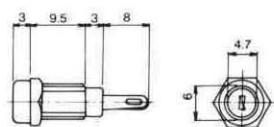

Color: Black & Red
Net Weight: 4.5 gr.

No. MK-616
MICRO TEST PIN TIP PLUG
Colors : Red,Black, Yellow,Green,Blue and White.
Net Weight : 1.5 gr.

No. MK-617
MICRO TEST PIN TIP SOCKET
Colors : Red,Black, Yellow,Green,Blue and White.
Net Weight : 1.5 gr.

No. MK-630
PIN TIP TYPE TEST LEAD SET
Net Weight: 35 gr.

No. MK-632
BANANA PLUG TYPE TEST LEAD SET
Net Weight: 40 gr.

No. MK-612
TEST LEAD SET
Color: Kit of Black, Red, Yellow, Green & White
Net Weight: 14.5 gr.
20 Clips & 10 wires

No. MK-608A
BATTERY CLIP W/COVERS. 50A.
No. MK-608B
BATTERY CLIP W/COVERS. 30A.
Net Weight: 41 gr.
Net Weight: 22 gr.

BATTERY CLIP
No. MK-609 5A w/o VINYL BOOTS
No. MK-609C 5A w/BOOTS
No. MK-610 10A w/o VINYL BOOTS
No. MK-610C 10A w/BOOTS
No. MK-611 30A w/o VINYL BOOTS
No. MK-611C 30A w/BOOTS