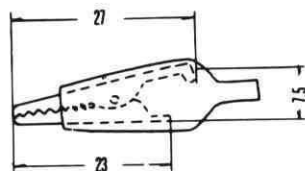

No. MK-603
ALLIGATOR CLIP w/Vinyl Boot

Color: Black & Red
Net Weight: 2 gr.