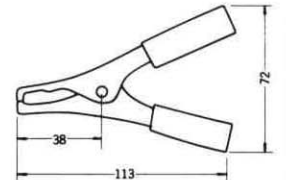

Color: Black & Red
Net Weight: 4.5 gr.

No. MK-616
MICRO TEST PIN TIP PLUG
Colors : Red,Black, Yellow,Green,Blue and White.
Net Weight : 1.5 gr.

No. MK-617
MICRO TEST PIN TIP SOCKET
Colors : Red,Black, Yellow,Green,Blue and White.
Net Weight : 1.5 gr.

No. MK-630
PIN TIP TYPE TEST LEAD SET
Net Weight: 35 gr.

No. MK-632
BANANA PLUG TYPE TEST LEAD SET
Net Weight: 40 gr.

No. MK-612
TEST LEAD SET
Color: Kit of Black, Red, Yellow, Green & White
Net Weight: 14.5 gr.
20 Clips & 10 wires

No. MK-608A
BATTERY CLIP W/COVERS. 50A.
No. MK-608B
BATTERY CLIP W/COVERS. 30A.
Net Weight: 41 gr.
Net Weight: 22 gr.

BATTERY CLIP
No. MK-609 5A w/o VINYL BOOTS
No. MK-609C 5A w/BOOTS
No. MK-610 10A w/o VINYL BOOTS
No. MK-610C 10A w/BOOTS
No. MK-611 30A w/o VINYL BOOTS
No. MK-611C 30A w/BOOTS

No. MK-624
BANANA PLUG w/Long Handle
Colors : Black & Red
Net Weight : 3 gr.

No. MK-621
BANANA PLUG w/Long Handle
Colors : Black & Red
Net Weight : 3 gr.

No. MK-626
BANANA JACK
Colors : Black & Red
Net Weight : 4 gr.