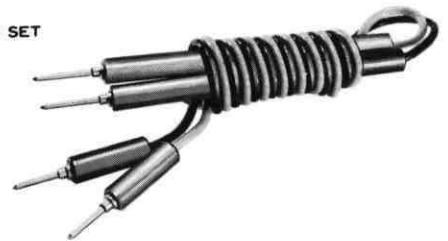

Color: Black & Red
Net Weight: 6 gr.

No. MK-603
ALLIGATOR CLIP w/Vinyl Boot

Color: Black & Red
Net Weight: 2 gr.

No. MK-604
ALLIGATOR CLIP w/Vinyl Boot

Color: Black & Red
Net Weight: 2.5 gr.

No. MK-605
ALLIGATOR CLIP w/Vinyl Boot

Color: Black & Red
Net Weight: 4.5 gr.

No. MK-616
MICRO TEST PIN TIP PLUG
Colors : Red,Black, Yellow,Green,Blue and White.
Net Weight : 1.5 gr.

No. MK-617
MICRO TEST PIN TIP SOCKET
Colors : Red,Black, Yellow,Green,Blue and White.
Net Weight : 1.5 gr.

No. MK-630
PIN TIP TYPE TEST LEAD SET
Net Weight: 35 gr.

No. MK-632
BANANA PLUG TYPE TEST LEAD SET
Net Weight: 40 gr.

No. MK-612
TEST LEAD SET
Color: Kit of Black, Red, Yellow, Green & White
Net Weight: 14.5 gr.
20 Clips & 10 wires

No. MK-608A
BATTERY CLIP W/COVERS. 50A.
No. MK-608B
BATTERY CLIP W/COVERS. 30A.
Net Weight: 41 gr.
Net Weight: 22 gr.

BATTERY CLIP
No. MK-609 5A w/o VINYL BOOTS
No. MK-609C 5A w/BOOTS
No. MK-610 10A w/o VINYL BOOTS
No. MK-610C 10A w/BOOTS
No. MK-611 30A w/o VINYL BOOTS
No. MK-611C 30A w/BOOTS