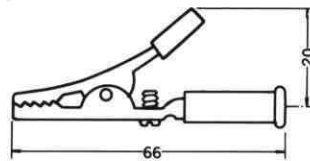

No. MK-606S
ALLIGATOR CLIP w/screw Terminal & Bakelite Handle

Color: Black & Red
Net Weight: 6 gr.