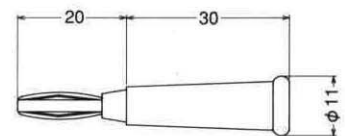

Color: Black & Red
Net Weight: 4.5 gr.

No. MK-616
MICRO TEST PIN TIP PLUG
Colors : Red,Black, Yellow,Green,Blue and White.
Net Weight : 1.5 gr.

No. MK-617
MICRO TEST PIN TIP SOCKET
Colors : Red,Black, Yellow,Green,Blue and White.
Net Weight : 1.5 gr.

No. MK-630
PIN TIP TYPE TEST LEAD SET
Net Weight: 35 gr.

No. MK-632
BANANA PLUG TYPE TEST LEAD SET
Net Weight: 40 gr.

No. MK-612
TEST LEAD SET
Color: Kit of Black, Red, Yellow, Green & White
Net Weight: 14.5 gr.
20 Clips & 10 wires

No. MK-608A
BATTERY CLIP W/COVERS. 50A.
No. MK-608B
BATTERY CLIP W/COVERS. 30A.
Net Weight: 41 gr.
Net Weight: 22 gr.

BATTERY CLIP
No. MK-609 5A w/o VINYL BOOTS
No. MK-609C 5A w/BOOTS
No. MK-610 10A w/o VINYL BOOTS
No. MK-610C 10A w/BOOTS
No. MK-611 30A w/o VINYL BOOTS
No. MK-611C 30A w/BOOTS

No. MK-624
BANANA PLUG w/Long Handle
Colors : Black & Red
Net Weight : 3 gr.

No. MK-621
BANANA PLUG w/Long Handle
Colors : Black & Red
Net Weight : 3 gr.

No. MK-626
BANANA JACK
Colors : Black & Red
Net Weight : 4 gr.