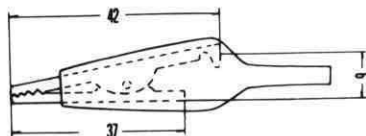

Color: Black & Red
Net Weight: 6 gr.

No. MK-603
ALLIGATOR CLIP w/Vinyl Boot

Color: Black & Red
Net Weight: 2 gr.

No. MK-604
ALLIGATOR CLIP w/Vinyl Boot

Color: Black & Red
Net Weight: 2.5 gr.

No. MK-605
ALLIGATOR CLIP w/Vinyl Boot

Color: Black & Red
Net Weight: 4.5 gr.

No. MK-616
MICRO TEST PIN TIP PLUG
Colors : Red,Black, Yellow,Green,Blue and White.
Net Weight : 1.5 gr.

No. MK-617
MICRO TEST PIN TIP SOCKET
Colors : Red,Black, Yellow,Green,Blue and White.
Net Weight : 1.5 gr.

No. MK-630
PIN TIP TYPE TEST LEAD SET
Net Weight: 35 gr.

No. MK-632
BANANA PLUG TYPE TEST LEAD SET
Net Weight: 40 gr.

No. MK-612
TEST LEAD SET
Color: Kit of Black, Red, Yellow, Green & White
Net Weight: 14.5 gr.
20 Clips & 10 wires