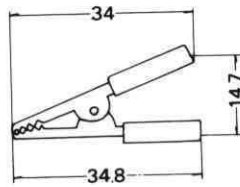

No. MK-601
ALLIGATOR CLIP w/Molded Handle

Color: Black & Red
Net Weight: 2 gr.

No. MK-602
ALLIGATOR CLIP w/Bakelite Handle

Color: Black & Red
Net Weight: 5.5 gr.

No. MK-606S
ALLIGATOR CLIP w/screw Terminal & Bakelite Handle

Color: Black & Red
Net Weight: 4.5 gr.

No. MK-616
MICRO TEST PIN TIP PLUG
Colors : Red,Black, Yellow,Green,Blue and White.
Net Weight : 1.5 gr.

No. MK-617
MICRO TEST PIN TIP SOCKET
Colors : Red,Black, Yellow,Green,Blue and White.
Net Weight : 1.5 gr.

No. MK-630
PIN TIP TYPE TEST LEAD SET
Net Weight: 35 gr.

No. MK-632
BANANA PLUG TYPE TEST LEAD SET
Net Weight: 40 gr.

No. MK-612
TEST LEAD SET
Color: Kit of Black, Red, Yellow, Green & White
Net Weight: 14.5 gr.
20 Clips & 10 wires

No. MK-608A
BATTERY CLIP W/COVERS. 50A.
No. MK-608B
BATTERY CLIP W/COVERS. 30A.
Net Weight: 41 gr.
Net Weight: 22 gr.

BATTERY CLIP
No. MK-609 5A w/o VINYL BOOTS
No. MK-609C 5A w/BOOTS
No. MK-610 10A w/o VINYL BOOTS
No. MK-610C 10A w/BOOTS
No. MK-611 30A w/o VINYL BOOTS
No. MK-611C 30A w/BOOTS