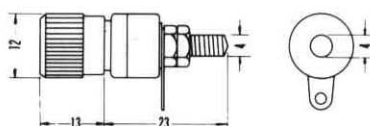

No.MT-484
HEAVY DUTY BINDING POST
30A Color: Black & Red
Net Weight: 34 gr.

No.MT-489
BINDING POST Color: Black & Red
Net Weight: 7 gr.

No.MT-486H
BINDING POST Color: Black & Red
Net Weight: 18 gr.

No.MT-902
METAL TYPE BINDING POST
Net Weight: 8 gr.

No. MT-406H
ARMY TYPE BINDING POST
Color: Black & Red
Net Weight: 19 gr.

No.MT-903
METAL TYPE BINDING POST
Net Weight: 7 gr.

No. MT-405
ARMY TYPE BINDING POST (16mm)
Color: Black & Red
Net Weight: 11 gr.

No.MT-476E
2P PUSH TERMINAL
Net Weight : 7 gr.

No. MT-404
ARMY TYPE BINDING POST (12mm)
Color: Black & Red
Net Weight: 8 gr.

No.MT-478E
4P PUSH TERMINAL
Net Weight : 9 gr.