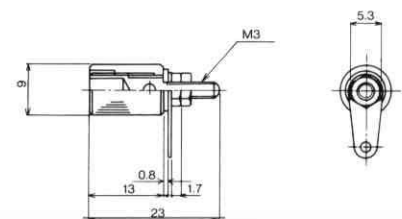

No.MT-482
HEAVY DUTY BINDING POST
50A Color: Black & Red
Net Weight: 83 gr.

No. MT-490
BINDING POST (NYLON)
Net Weight: 8 gr.

No.MT-483
HEAVY DUTY BINDING POST
30A Color: Black & Red
Net Weight: 34 gr.

No.MT-488
BINDING POST Color: Black & Red
Net Weight: 9 gr.

No.MT-484
HEAVY DUTY BINDING POST
30A Color: Black & Red
Net Weight: 34 gr.

No.MT-489
BINDING POST Color: Black & Red
Net Weight: 7 gr.

No.MT-486H
BINDING POST Color: Black & Red
Net Weight: 18 gr.

No.MT-902
METAL TYPE BINDING POST
Net Weight: 8 gr.

No. MT-406H
ARMY TYPE BINDING POST
Color: Black & Red
Net Weight: 19 gr.

No.MT-903
METAL TYPE BINDING POST
Net Weight: 7 gr.

No. MT-405
ARMY TYPE BINDING POST (16mm)
Color: Black & Red
Net Weight: 11 gr.

No.MT-476E
2P PUSH TERMINAL
Net Weight : 7 gr.

No. MT-404
ARMY TYPE BINDING POST (12mm)
Color: Black & Red
Net Weight: 8 gr.

No.MT-478E
4P PUSH TERMINAL
Net Weight : 9 gr.