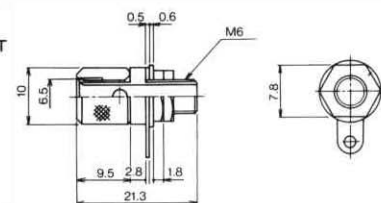

No.MT-482
HEAVY DUTY BINDING POST
50A Color: Black & Red
Net Weight: 83 gr.

No. MT-490
BINDING POST (NYLON)
Net Weight: 8 gr.

No.MT-483
HEAVY DUTY BINDING POST
30A Color: Black & Red
Net Weight: 34 gr.

No.MT-488
BINDING POST Color: Black & Red
Net Weight: 9 gr.

No.MT-484
HEAVY DUTY BINDING POST
30A Color: Black & Red
Net Weight: 34 gr.

No.MT-489
BINDING POST Color: Black & Red
Net Weight: 7 gr.

No.MT-486H
BINDING POST Color: Black & Red
Net Weight: 18 gr.

No.MT-902
METAL TYPE BINDING POST
Net Weight: 8 gr.

No. MT-406H
ARMY TYPE BINDING POST
Color: Black & Red
Net Weight: 19 gr.

No.MT-903
METAL TYPE BINDING POST
Net Weight: 7 gr.

No. MT-405
ARMY TYPE BINDING POST (16mm)
Color: Black & Red
Net Weight: 11 gr.

No.MT-476E
2P PUSH TERMINAL
Net Weight : 7 gr.

No. MT-404
ARMY TYPE BINDING POST (12mm)
Color: Black & Red
Net Weight: 8 gr.

No.MT-478E
4P PUSH TERMINAL
Net Weight : 9 gr.