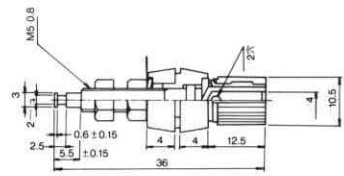

No.MT-482
HEAVY DUTY BINDING POST
50A Color: Black & Red
Net Weight: 83 gr.

No. MT-490
BINDING POST (NYLON)
Net Weight: 8 gr.

No.MT-483
HEAVY DUTY BINDING POST
30A Color: Black & Red
Net Weight: 34 gr.

No.MT-488
BINDING POST Color: Black & Red
Net Weight: 9 gr.

No.MT-484
HEAVY DUTY BINDING POST
30A Color: Black & Red
Net Weight: 34 gr.

No.MT-489
BINDING POST Color: Black & Red
Net Weight: 7 gr.

No.MT-486H
BINDING POST Color: Black & Red
Net Weight: 18 gr.

No.MT-902
METAL TYPE BINDING POST
Net Weight: 8 gr.

No. MT-406H
ARMY TYPE BINDING POST
Color: Black & Red
Net Weight: 19 gr.

No.MT-903
METAL TYPE BINDING POST
Net Weight: 7 gr.

No. MT-405
ARMY TYPE BINDING POST (16mm)
Color: Black & Red
Net Weight: 11 gr.

No.MT-476E
2P PUSH TERMINAL
Net Weight : 7 gr.

No. MT-404
ARMY TYPE BINDING POST (12mm)
Color: Black & Red
Net Weight: 8 gr.

No.MT-478E
4P PUSH TERMINAL
Net Weight : 9 gr.