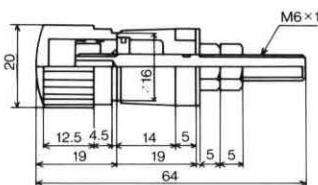

No.MT-480
HEAVY DUTY BINDING POST
50A Color: Black & Red
Net Weight: 83 gr.

No.MT-487
BINDING POST
Net Weight: 18 gr.

No.MT-481
HEAVY DUTY BINDING POST
50A Color: Black & Red
Net Weight: 83 gr.

No. MT-491
BINDING POST (NYLON)
Net Weight: 13 gr.

No.MT-482
HEAVY DUTY BINDING POST
50A Color: Black & Red
Net Weight: 83 gr.

No. MT-490
BINDING POST (NYLON)
Net Weight: 8 gr.

No.MT-483
HEAVY DUTY BINDING POST
30A Color: Black & Red
Net Weight: 34 gr.

No.MT-488
BINDING POST Color: Black & Red
Net Weight: 9 gr.

No.MT-484
HEAVY DUTY BINDING POST
30A Color: Black & Red
Net Weight: 34 gr.

No.MT-489
BINDING POST Color: Black & Red
Net Weight: 7 gr.

No.MT-486H
BINDING POST Color: Black & Red
Net Weight: 18 gr.

No.MT-902
METAL TYPE BINDING POST
Net Weight: 8 gr.

No.MT-476E
2P PUSH TERMINAL
Net Weight : 7 gr.

No. MT-404
ARMY TYPE BINDING POST (12mm)
Color: Black & Red
Net Weight: 8 gr.

No.MT-478E
4P PUSH TERMINAL
Net Weight : 9 gr.