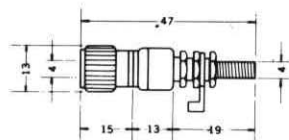

No.MT-482
HEAVY DUTY BINDING POST
50A Color: Black & Red
Net Weight: 83 gr.

No. MT-490
BINDING POST (NYLON)
Net Weight: 8 gr.

No.MT-483
HEAVY DUTY BINDING POST
30A Color: Black & Red
Net Weight: 34 gr.

No.MT-488
BINDING POST Color: Black & Red
Net Weight: 9 gr.

No.MT-484
HEAVY DUTY BINDING POST
30A Color: Black & Red
Net Weight: 34 gr.

No.MT-489
BINDING POST Color: Black & Red
Net Weight: 7 gr.

No.MT-486H
BINDING POST Color: Black & Red
Net Weight: 18 gr.

No.MT-902
METAL TYPE BINDING POST
Net Weight: 8 gr.

No. MT-406H
ARMY TYPE BINDING POST
Color: Black & Red
Net Weight: 19 gr.

No.MT-903
METAL TYPE BINDING POST
Net Weight: 7 gr.

No. MT-405
ARMY TYPE BINDING POST (16mm)
Color: Black & Red
Net Weight: 11 gr.

No.MT-476E
2P PUSH TERMINAL
Net Weight : 7 gr.

No. MT-404
ARMY TYPE BINDING POST (12mm)
Color: Black & Red
Net Weight: 8 gr.

No.MT-478E
4P PUSH TERMINAL
Net Weight : 9 gr.