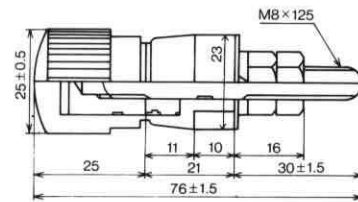

No.MT-480
HEAVY DUTY BINDING POST
50A Color: Black & Red
Net Weight: 83 gr.

No.MT-487
BINDING POST
Net Weight: 18 gr.

No.MT-481
HEAVY DUTY BINDING POST
50A Color: Black & Red
Net Weight: 83 gr.

No. MT-491
BINDING POST (NYLON)
Net Weight: 13 gr.

No.MT-482
HEAVY DUTY BINDING POST
50A Color: Black & Red
Net Weight: 83 gr.

No. MT-490
BINDING POST (NYLON)
Net Weight: 8 gr.

No.MT-483
HEAVY DUTY BINDING POST
30A Color: Black & Red
Net Weight: 34 gr.

No.MT-488
BINDING POST Color: Black & Red
Net Weight: 9 gr.

No.MT-484
HEAVY DUTY BINDING POST
30A Color: Black & Red
Net Weight: 34 gr.

No.MT-489
BINDING POST Color: Black & Red
Net Weight: 7 gr.

No.MT-486H
BINDING POST Color: Black & Red
Net Weight: 18 gr.

No.MT-902
METAL TYPE BINDING POST
Net Weight: 8 gr.

No.MT-476E
2P PUSH TERMINAL
Net Weight : 7 gr.

No. MT-404
ARMY TYPE BINDING POST (12mm)
Color: Black & Red
Net Weight: 8 gr.

No.MT-478E
4P PUSH TERMINAL
Net Weight : 9 gr.