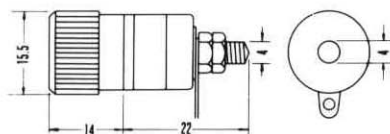

No.MT-482
HEAVY DUTY BINDING POST
50A Color: Black & Red
Net Weight: 83 gr.

No. MT-490
BINDING POST (NYLON)
Net Weight: 8 gr.

No.MT-483
HEAVY DUTY BINDING POST
30A Color: Black & Red
Net Weight: 34 gr.

No.MT-488
BINDING POST Color: Black & Red
Net Weight: 9 gr.

No.MT-484
HEAVY DUTY BINDING POST
30A Color: Black & Red
Net Weight: 34 gr.

No.MT-489
BINDING POST Color: Black & Red
Net Weight: 7 gr.

No.MT-486H
BINDING POST Color: Black & Red
Net Weight: 18 gr.

No.MT-902
METAL TYPE BINDING POST
Net Weight: 8 gr.

No. MT-406H
ARMY TYPE BINDING POST
Color: Black & Red
Net Weight: 19 gr.

No.MT-903
METAL TYPE BINDING POST
Net Weight: 7 gr.

No. MT-405
ARMY TYPE BINDING POST (16mm)
Color: Black & Red
Net Weight: 11 gr.