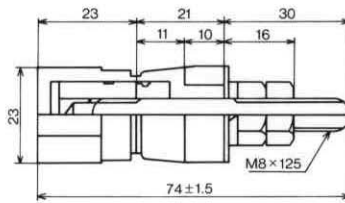

No.MT-480
HEAVY DUTY BINDING POST
50A Color: Black & Red
Net Weight: 83 gr.

No.MT-487
BINDING POST
Net Weight: 18 gr.

No.MT-481
HEAVY DUTY BINDING POST
50A Color: Black & Red
Net Weight: 83 gr.

No. MT-491
BINDING POST (NYLON)
Net Weight: 13 gr.

No.MT-482
HEAVY DUTY BINDING POST
50A Color: Black & Red
Net Weight: 83 gr.

No. MT-490
BINDING POST (NYLON)
Net Weight: 8 gr.

No.MT-483
HEAVY DUTY BINDING POST
30A Color: Black & Red
Net Weight: 34 gr.

No.MT-488
BINDING POST Color: Black & Red
Net Weight: 9 gr.

No.MT-484
HEAVY DUTY BINDING POST
30A Color: Black & Red
Net Weight: 34 gr.

No.MT-489
BINDING POST Color: Black & Red
Net Weight: 7 gr.

No.MT-486H
BINDING POST Color: Black & Red
Net Weight: 18 gr.

No.MT-902
METAL TYPE BINDING POST
Net Weight: 8 gr.

No.MT-476E
2P PUSH TERMINAL
Net Weight : 7 gr.

No. MT-404
ARMY TYPE BINDING POST (12mm)
Color: Black & Red
Net Weight: 8 gr.

No.MT-478E
4P PUSH TERMINAL
Net Weight : 9 gr.