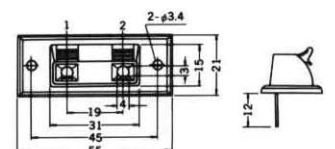

No. MT-406H
ARMY TYPE BINDING POST
Color: Black & Red
Net Weight: 19 gr.

No.MT-903
METAL TYPE BINDING POST
Net Weight: 7 gr.

No. MT-405
ARMY TYPE BINDING POST (16mm)
Color: Black & Red
Net Weight: 11 gr.

No.MT-476E
2P PUSH TERMINAL
Net Weight : 7 gr.

No. MT-404
ARMY TYPE BINDING POST (12mm)
Color: Black & Red
Net Weight: 8 gr.

No.MT-478E
4P PUSH TERMINAL
Net Weight : 9 gr.