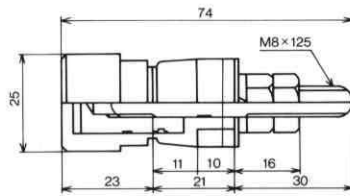

No.MT-480
HEAVY DUTY BINDING POST
50A Color: Black & Red
Net Weight: 83 gr.

No.MT-487
BINDING POST
Net Weight: 18 gr.

No.MT-481
HEAVY DUTY BINDING POST
50A Color: Black & Red
Net Weight: 83 gr.

No. MT-491
BINDING POST (NYLON)
Net Weight: 13 gr.

No.MT-482
HEAVY DUTY BINDING POST
50A Color: Black & Red
Net Weight: 83 gr.

No. MT-490
BINDING POST (NYLON)
Net Weight: 8 gr.

No.MT-483
HEAVY DUTY BINDING POST
30A Color: Black & Red
Net Weight: 34 gr.

No.MT-488
BINDING POST Color: Black & Red
Net Weight: 9 gr.

No.MT-484
HEAVY DUTY BINDING POST
30A Color: Black & Red
Net Weight: 34 gr.

No.MT-489
BINDING POST Color: Black & Red
Net Weight: 7 gr.

No.MT-486H
BINDING POST Color: Black & Red
Net Weight: 18 gr.

No.MT-902
METAL TYPE BINDING POST
Net Weight: 8 gr.

No.MT-476E
2P PUSH TERMINAL
Net Weight : 7 gr.

No. MT-404
ARMY TYPE BINDING POST (12mm)
Color: Black & Red
Net Weight: 8 gr.

No.MT-478E
4P PUSH TERMINAL
Net Weight : 9 gr.