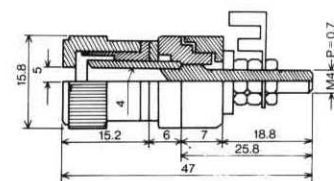

No.MT-480
HEAVY DUTY BINDING POST
50A Color: Black & Red
Net Weight: 83 gr.

No.MT-487
BINDING POST
Net Weight: 18 gr.

No.MT-481
HEAVY DUTY BINDING POST
50A Color: Black & Red
Net Weight: 83 gr.

No. MT-491
BINDING POST (NYLON)
Net Weight: 13 gr.

No.MT-482
HEAVY DUTY BINDING POST
50A Color: Black & Red
Net Weight: 83 gr.

No. MT-490
BINDING POST (NYLON)
Net Weight: 8 gr.

No.MT-483
HEAVY DUTY BINDING POST
30A Color: Black & Red
Net Weight: 34 gr.

No.MT-488
BINDING POST Color: Black & Red
Net Weight: 9 gr.

No.MT-484
HEAVY DUTY BINDING POST
30A Color: Black & Red
Net Weight: 34 gr.

No.MT-489
BINDING POST Color: Black & Red
Net Weight: 7 gr.

No.MT-486H
BINDING POST Color: Black & Red
Net Weight: 18 gr.

No.MT-902
METAL TYPE BINDING POST
Net Weight: 8 gr.

No.MT-476E
2P PUSH TERMINAL
Net Weight : 7 gr.

No. MT-404
ARMY TYPE BINDING POST (12mm)
Color: Black & Red
Net Weight: 8 gr.

No.MT-478E
4P PUSH TERMINAL
Net Weight : 9 gr.