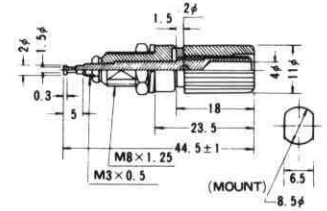

No.MT-480
HEAVY DUTY BINDING POST
50A Color: Black & Red
Net Weight: 83 gr.

No.MT-487
BINDING POST
Net Weight: 18 gr.

No.MT-481
HEAVY DUTY BINDING POST
50A Color: Black & Red
Net Weight: 83 gr.

No. MT-491
BINDING POST (NYLON)
Net Weight: 13 gr.

No.MT-482
HEAVY DUTY BINDING POST
50A Color: Black & Red
Net Weight: 83 gr.

No. MT-490
BINDING POST (NYLON)
Net Weight: 8 gr.

No.MT-483
HEAVY DUTY BINDING POST
30A Color: Black & Red
Net Weight: 34 gr.

No.MT-488
BINDING POST Color: Black & Red
Net Weight: 9 gr.

No.MT-484
HEAVY DUTY BINDING POST
30A Color: Black & Red
Net Weight: 34 gr.

No.MT-489
BINDING POST Color: Black & Red
Net Weight: 7 gr.

No.MT-486H
BINDING POST Color: Black & Red
Net Weight: 18 gr.

No.MT-902
METAL TYPE BINDING POST
Net Weight: 8 gr.

No.MT-476E
2P PUSH TERMINAL
Net Weight : 7 gr.

No. MT-404
ARMY TYPE BINDING POST (12mm)
Color: Black & Red
Net Weight: 8 gr.

No.MT-478E
4P PUSH TERMINAL
Net Weight : 9 gr.