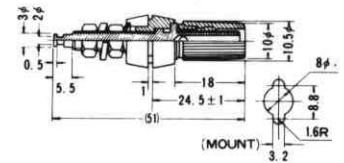

No.MT-480
HEAVY DUTY BINDING POST
50A Color: Black & Red
Net Weight: 83 gr.

No.MT-487
BINDING POST
Net Weight: 18 gr.

No.MT-481
HEAVY DUTY BINDING POST
50A Color: Black & Red
Net Weight: 83 gr.

No. MT-491
BINDING POST (NYLON)
Net Weight: 13 gr.

No.MT-482
HEAVY DUTY BINDING POST
50A Color: Black & Red
Net Weight: 83 gr.

No. MT-490
BINDING POST (NYLON)
Net Weight: 8 gr.

No.MT-483
HEAVY DUTY BINDING POST
30A Color: Black & Red
Net Weight: 34 gr.

No.MT-488
BINDING POST Color: Black & Red
Net Weight: 9 gr.

No.MT-484
HEAVY DUTY BINDING POST
30A Color: Black & Red
Net Weight: 34 gr.

No.MT-489
BINDING POST Color: Black & Red
Net Weight: 7 gr.

No.MT-486H
BINDING POST Color: Black & Red
Net Weight: 18 gr.

No.MT-902
METAL TYPE BINDING POST
Net Weight: 8 gr.

No.MT-476E
2P PUSH TERMINAL
Net Weight : 7 gr.

No. MT-404
ARMY TYPE BINDING POST (12mm)
Color: Black & Red
Net Weight: 8 gr.

No.MT-478E
4P PUSH TERMINAL
Net Weight : 9 gr.