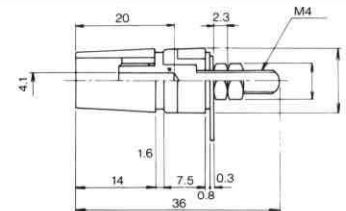

No.MT-482
HEAVY DUTY BINDING POST
50A Color: Black & Red
Net Weight: 83 gr.

No. MT-490
BINDING POST (NYLON)
Net Weight: 8 gr.

No.MT-483
HEAVY DUTY BINDING POST
30A Color: Black & Red
Net Weight: 34 gr.

No.MT-488
BINDING POST Color: Black & Red
Net Weight: 9 gr.

No.MT-484
HEAVY DUTY BINDING POST
30A Color: Black & Red
Net Weight: 34 gr.

No.MT-489
BINDING POST Color: Black & Red
Net Weight: 7 gr.

No.MT-486H
BINDING POST Color: Black & Red
Net Weight: 18 gr.

No.MT-902
METAL TYPE BINDING POST
Net Weight: 8 gr.

No. MT-406H
ARMY TYPE BINDING POST
Color: Black & Red
Net Weight: 19 gr.

No.MT-903
METAL TYPE BINDING POST
Net Weight: 7 gr.

No. MT-405
ARMY TYPE BINDING POST (16mm)
Color: Black & Red
Net Weight: 11 gr.

No.MT-476E
2P PUSH TERMINAL
Net Weight : 7 gr.

No. MT-404
ARMY TYPE BINDING POST (12mm)
Color: Black & Red
Net Weight: 8 gr.

No.MT-478E
4P PUSH TERMINAL
Net Weight : 9 gr.