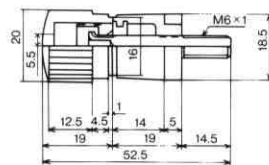

No.MT-482
HEAVY DUTY BINDING POST
50A Color: Black & Red
Net Weight: 83 gr.

No. MT-490
BINDING POST (NYLON)
Net Weight: 8 gr.

No.MT-483
HEAVY DUTY BINDING POST
30A Color: Black & Red
Net Weight: 34 gr.

No.MT-488
BINDING POST Color: Black & Red
Net Weight: 9 gr.

No.MT-484
HEAVY DUTY BINDING POST
30A Color: Black & Red
Net Weight: 34 gr.

No.MT-489
BINDING POST Color: Black & Red
Net Weight: 7 gr.

No.MT-486H
BINDING POST Color: Black & Red
Net Weight: 18 gr.

No.MT-902
METAL TYPE BINDING POST
Net Weight: 8 gr.