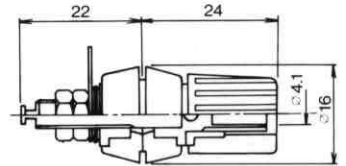

No.MT-480
HEAVY DUTY BINDING POST
50A Color: Black & Red
Net Weight: 83 gr.

No.MT-487
BINDING POST
Net Weight: 18 gr.

No.MT-481
HEAVY DUTY BINDING POST
50A Color: Black & Red
Net Weight: 83 gr.

No. MT-491
BINDING POST (NYLON)
Net Weight: 13 gr.

No.MT-482
HEAVY DUTY BINDING POST
50A Color: Black & Red
Net Weight: 83 gr.

No. MT-490
BINDING POST (NYLON)
Net Weight: 8 gr.

No.MT-483
HEAVY DUTY BINDING POST
30A Color: Black & Red
Net Weight: 34 gr.

No.MT-488
BINDING POST Color: Black & Red
Net Weight: 9 gr.

No.MT-484
HEAVY DUTY BINDING POST
30A Color: Black & Red
Net Weight: 34 gr.

No.MT-489
BINDING POST Color: Black & Red
Net Weight: 7 gr.

No.MT-486H
BINDING POST Color: Black & Red
Net Weight: 18 gr.

No.MT-902
METAL TYPE BINDING POST
Net Weight: 8 gr.

No.MT-476E
2P PUSH TERMINAL
Net Weight : 7 gr.

No. MT-404
ARMY TYPE BINDING POST (12mm)
Color: Black & Red
Net Weight: 8 gr.

No.MT-478E
4P PUSH TERMINAL
Net Weight : 9 gr.