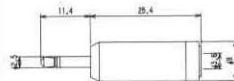

**No.MA-36S**

ADAPTOR MONO 1/4" PLUG TO RCA JACK  
Net Weight : 10 gr.

**No.MA-88**

ADAPTOR 3.5MM STEREO PLUG TO TWO RCA JACKS

**No.MA-47S**

ADAPTOR COUPLED RCA JACK  
Net Weight : 12 gr.

**No.MA-90**

ADAPTOR RCA PLUG TO TWO RCA JACKS  
Net Weight : 11 gr.

**No.MA-76S**

ADAPTOR MONO MINIATURE PLUG TO  
STEREO MINIATURE JACK  
Net Weight : 8 gr.

**No.MA-91J**

ADAPTOR RCA JACK TO TWO RCA JACKS  
Net Weight : 11 gr.

**No.MA-47**

ADAPTOR RCA JACK TO RCA JACK

**No.MA-77**