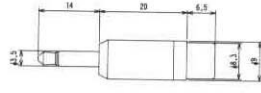

**No.MA-69**

MOLDED ADAPTOR 3-CONDUCTOR 1/4" PLUG  
TO 3-CONDUCTOR MINIATURE JACK  
Net Weight : 12 gr.

**No.MA-68S**

ADAPTOR 3-CONDUCTOR MINIATURE  
PLUG TO 3-CONDUCTOR 1/4" JACK  
Net Weight : 12 gr.

**No.MA-85**

ADAPTOR 1/4" STEREO PLUG TO TWO 3.5MM STEREO JACKS  
Net Weight : 11 gr.

**No.MA-66S**

ADAPTOR MONO MINIATURE PLUG  
TO RCA JACK  
Net Weight : 8 gr.

**No.MA-80**

ADAPTOR 3.5MM STEREO PLUG TO TWO 3.5MM STEREO JACKS  
Net Weight : 5.8 gr.

**No.MA-36S**

ADAPTOR MONO 1/4" PLUG TO RCA JACK  
Net Weight : 10 gr.

**No.MA-88**

ADAPTOR 3.5MM STEREO PLUG TO TWO RCA JACKS

**No.MA-47S**

ADAPTOR COUPLED RCA JACK  
Net Weight : 12 gr.

**No.MA-90**

ADAPTOR RCA PLUG TO TWO RCA JACKS  
Net Weight : 11 gr.