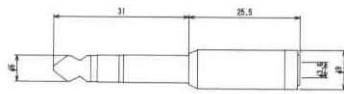

**No.MA-68**

MOLDED ADAPTOR 3-CONDUCTOR  
MINIATURE PLUG TO 3-CONDUCTOR  
1/4" STEREO JACK  
Net Weight : 10 gr.

**No.MA-69S**

ADAPTOR 3-CONDUCTOR 1/4" PLUG  
TO 3-CONDUCTOR MINIATURE JACK  
Net Weight : 12 gr.

**No.MA-69**

MOLDED ADAPTOR 3-CONDUCTOR 1/4" PLUG  
TO 3-CONDUCTOR MINIATURE JACK  
Net Weight : 12 gr.

**No.MA-68S**

ADAPTOR 3-CONDUCTOR MINIATURE  
PLUG TO 3-CONDUCTOR 1/4" JACK  
Net Weight : 12 gr.

**No.MA-85**

ADAPTOR 1/4" STEREO PLUG TO TWO 3.5MM STEREO JACKS  
Net Weight : 11 gr.

**No.MA-66S**

ADAPTOR MONO MINIATURE PLUG  
TO RCA JACK  
Net Weight : 8 gr.

**No.MA-80**

ADAPTOR 3.5MM STEREO PLUG TO TWO 3.5MM STEREO JACKS  
Net Weight : 5.8 gr.