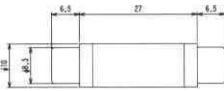

**No.MA-36S**

ADAPTOR MONO 1/4" PLUG TO RCA JACK  
Net Weight : 10 gr.

**No.MA-88**

ADAPTOR 3.5MM STEREO PLUG TO TWO RCA JACKS

**No.MA-47S**

ADAPTOR COUPLED RCA JACK  
Net Weight : 12 gr.

**No.MA-90**

ADAPTOR RCA PLUG TO TWO RCA JACKS  
Net Weight : 11 gr.

**No.MA-76S**

ADAPTOR MONO MINIATURE PLUG TO  
STEREO MINIATURE JACK  
Net Weight : 8 gr.

**No.MA-91J**

ADAPTOR RCA JACK TO TWO RCA JACKS  
Net Weight : 11 gr.

**No.MA-47**

ADAPTOR RCA JACK TO RCA JACK

**No.MA-77**