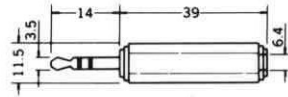

**No.MA-68**

MOLDED ADAPTOR 3-CONDUCTOR  
MINIATURE PLUG TO 3-CONDUCTOR  
1/4" STEREO JACK  
Net Weight : 10 gr.

**No.MA-69S**

ADAPTOR 3-CONDUCTOR 1/4" PLUG  
TO 3-CONDUCTOR MINIATURE JACK  
Net Weight : 12 gr.

**No.MA-69**

MOLDED ADAPTOR 3-CONDUCTOR 1/4" PLUG  
TO 3-CONDUCTOR MINIATURE JACK  
Net Weight : 12 gr.

**No.MA-68S**

ADAPTOR 3-CONDUCTOR MINIATURE  
PLUG TO 3-CONDUCTOR 1/4" JACK  
Net Weight : 12 gr.

**No.MA-85**

ADAPTOR 1/4" STEREO PLUG TO TWO 3.5MM STEREO JACKS  
Net Weight : 11 gr.

**No.MA-66S**

ADAPTOR MONO MINIATURE PLUG  
TO RCA JACK  
Net Weight : 8 gr.

**No.MA-80**

ADAPTOR 3.5MM STEREO PLUG TO TWO 3.5MM STEREO JACKS  
Net Weight : 5.8 gr.

**No.MA-36S**

ADAPTOR MONO 1/4" PLUG TO RCA JACK  
Net Weight : 10 gr.

**No.MA-88**

ADAPTOR 3.5MM STEREO PLUG TO TWO RCA JACKS

**No.MA-47S**

ADAPTOR COUPLED RCA JACK  
Net Weight : 12 gr.

**No.MA-90**

ADAPTOR RCA PLUG TO TWO RCA JACKS  
Net Weight : 11 gr.