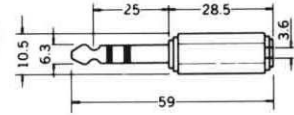

**No.MA-68**

MOLDED ADAPTOR 3-CONDUCTOR  
MINIATURE PLUG TO 3-CONDUCTOR  
1/4" STEREO JACK  
Net Weight : 10 gr.

**No.MA-69S**

ADAPTOR 3-CONDUCTOR 1/4" PLUG  
TO 3-CONDUCTOR MINIATURE JACK  
Net Weight : 12 gr.

**No.MA-69**

MOLDED ADAPTOR 3-CONDUCTOR 1/4" PLUG  
TO 3-CONDUCTOR MINIATURE JACK  
Net Weight : 12 gr.

**No.MA-68S**

ADAPTOR 3-CONDUCTOR MINIATURE  
PLUG TO 3-CONDUCTOR 1/4" JACK  
Net Weight : 12 gr.

**No.MA-85**

ADAPTOR 1/4" STEREO PLUG TO TWO 3.5MM STEREO JACKS  
Net Weight : 11 gr.

**No.MA-66S**

ADAPTOR MONO MINIATURE PLUG  
TO RCA JACK  
Net Weight : 8 gr.

**No.MA-80**

ADAPTOR 3.5MM STEREO PLUG TO TWO 3.5MM STEREO JACKS  
Net Weight : 5.8 gr.

**No.MA-36S**

ADAPTOR MONO 1/4" PLUG TO RCA JACK  
Net Weight : 10 gr.

**No.MA-88**

ADAPTOR 3.5MM STEREO PLUG TO TWO RCA JACKS

**No.MA-47S**

ADAPTOR COUPLED RCA JACK  
Net Weight : 12 gr.

**No.MA-90**

ADAPTOR RCA PLUG TO TWO RCA JACKS  
Net Weight : 11 gr.