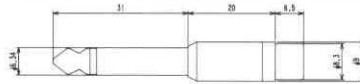

ADAPTOR 1/4" STEREO PLUG TO TWO 3.5MM STEREO JACKS  
Net Weight : 11 gr.

**No.MA-66S**

ADAPTOR MONO MINIATURE PLUG  
TO RCA JACK  
Net Weight : 8 gr.

**No.MA-80**

ADAPTOR 3.5MM STEREO PLUG TO TWO 3.5MM STEREO JACKS  
Net Weight : 5.8 gr.

**No.MA-36S**

ADAPTOR MONO 1/4" PLUG TO RCA JACK  
Net Weight : 10 gr.

**No.MA-88**

ADAPTOR 3.5MM STEREO PLUG TO TWO RCA JACKS

**No.MA-47S**

ADAPTOR COUPLED RCA JACK  
Net Weight : 12 gr.

**No.MA-90**

ADAPTOR RCA PLUG TO TWO RCA JACKS  
Net Weight : 11 gr.