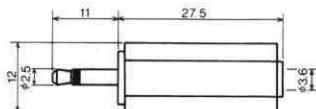

**No.MA-76S**

ADAPTOR MONO MINIATURE PLUG TO  
STEREO MINIATURE JACK  
Net Weight : 8 gr.

**No.MA-91J**

ADAPTOR RCA JACK TO TWO RCA JACKS  
Net Weight : 11 gr.

**No.MA-47**

ADAPTOR RCA JACK TO RCA JACK

**No.MA-77**

ADAPTOR 3.5MM STEREO PLUG TO 3.5MM MONO JACK  
Net Weight : 7 gr.

**No.MA-235SPJ**

ADAPTOR 2.5MM STEREO PLUG TO 3.5MM STEREO JACK

**No.MA-78**

ADAPTOR 2.5MM MONO PLUG TO 3.5MM MONO JACK

**No.MA-76**

ADAPTOR 3.5MM MONO PLUG TO 3.5MM STEREO JACK  
Net Weight : 7 gr.