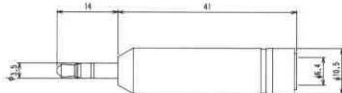

**No.MA-68**

MOLDED ADAPTOR 3-CONDUCTOR  
MINIATURE PLUG TO 3-CONDUCTOR  
1/4" STEREO JACK  
Net Weight : 10 gr.

**No.MA-69S**

ADAPTOR 3-CONDUCTOR 1/4" PLUG  
TO 3-CONDUCTOR MINIATURE JACK  
Net Weight : 12 gr.

**No.MA-69**

MOLDED ADAPTOR 3-CONDUCTOR 1/4" PLUG  
TO 3-CONDUCTOR MINIATURE JACK  
Net Weight : 12 gr.

**No.MA-68S**

ADAPTOR 3-CONDUCTOR MINIATURE  
PLUG TO 3-CONDUCTOR 1/4" JACK  
Net Weight : 12 gr.

**No.MA-85**

ADAPTOR 1/4" STEREO PLUG TO TWO 3.5MM STEREO JACKS  
Net Weight : 11 gr.

**No.MA-66S**

ADAPTOR MONO MINIATURE PLUG  
TO RCA JACK  
Net Weight : 8 gr.

**No.MA-80**

ADAPTOR 3.5MM STEREO PLUG TO TWO 3.5MM STEREO JACKS  
Net Weight : 5.8 gr.

**No.MA-36S**

ADAPTOR MONO 1/4" PLUG TO RCA JACK  
Net Weight : 10 gr.

**No.MA-88**

ADAPTOR 3.5MM STEREO PLUG TO TWO RCA JACKS

**No.MA-47S**

ADAPTOR COUPLED RCA JACK  
Net Weight : 12 gr.

**No.MA-90**

ADAPTOR RCA PLUG TO TWO RCA JACKS  
Net Weight : 11 gr.