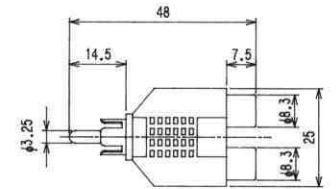

**No.MA-36S**

ADAPTOR MONO 1/4" PLUG TO RCA JACK  
Net Weight : 10 gr.

**No.MA-88**

ADAPTOR 3.5MM STEREO PLUG TO TWO RCA JACKS

**No.MA-47S**

ADAPTOR COUPLED RCA JACK  
Net Weight : 12 gr.

**No.MA-90**

ADAPTOR RCA PLUG TO TWO RCA JACKS  
Net Weight : 11 gr.

**No.MA-76S**

ADAPTOR MONO MINIATURE PLUG TO  
STEREO MINIATURE JACK  
Net Weight : 8 gr.

**No.MA-91J**

ADAPTOR RCA JACK TO TWO RCA JACKS  
Net Weight : 11 gr.

**No.MA-47**

ADAPTOR RCA JACK TO RCA JACK

**No.MA-77**