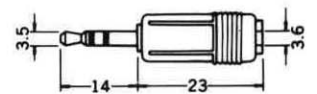

No.MA-77

ADAPTOR 3.5MM STEREO PLUG TO 3.5MM MONO JACK
Net Weight : 7 gr.