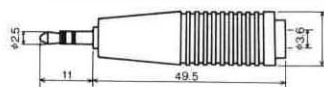

No.MA-235SPJ

ADAPTOR 2.5MM STEREO PLUG TO 3.5MM STEREO JACK