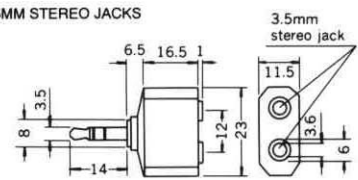

ADAPTOR 1/4" STEREO PLUG TO TWO 3.5MM STEREO JACKS  
Net Weight : 11 gr.

**No.MA-66S**

ADAPTOR MONO MINIATURE PLUG  
TO RCA JACK  
Net Weight : 8 gr.

**No.MA-80**

ADAPTOR 3.5MM STEREO PLUG TO TWO 3.5MM STEREO JACKS  
Net Weight : 5.8 gr.

**No.MA-36S**

ADAPTOR MONO 1/4" PLUG TO RCA JACK  
Net Weight : 10 gr.

**No.MA-88**

ADAPTOR 3.5MM STEREO PLUG TO TWO RCA JACKS

**No.MA-47S**

ADAPTOR COUPLED RCA JACK  
Net Weight : 12 gr.

**No.MA-90**

ADAPTOR RCA PLUG TO TWO RCA JACKS  
Net Weight : 11 gr.

**No.MA-76S**

ADAPTOR MONO MINIATURE PLUG TO  
STEREO MINIATURE JACK  
Net Weight : 8 gr.

**No.MA-91J**

ADAPTOR RCA JACK TO TWO RCA JACKS  
Net Weight : 11 gr.

**No.MA-47**

ADAPTOR RCA JACK TO RCA JACK

**No.MA-77**