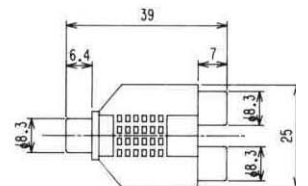

**No.MA-36S**

ADAPTOR MONO 1/4" PLUG TO RCA JACK  
Net Weight : 10 gr.

**No.MA-88**

ADAPTOR 3.5MM STEREO PLUG TO TWO RCA JACKS

**No.MA-47S**

ADAPTOR COUPLED RCA JACK  
Net Weight : 12 gr.

**No.MA-90**

ADAPTOR RCA PLUG TO TWO RCA JACKS  
Net Weight : 11 gr.

**No.MA-76S**

ADAPTOR MONO MINIATURE PLUG TO  
STEREO MINIATURE JACK  
Net Weight : 8 gr.

**No.MA-91J**

ADAPTOR RCA JACK TO TWO RCA JACKS  
Net Weight : 11 gr.

**No.MA-47**

ADAPTOR RCA JACK TO RCA JACK

**No.MA-77**