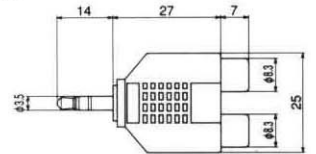

ADAPTOR 1/4" STEREO PLUG TO TWO 3.5MM STEREO JACKS  
Net Weight : 11 gr.

**No.MA-66S**

ADAPTOR MONO MINIATURE PLUG  
TO RCA JACK  
Net Weight : 8 gr.

**No.MA-80**

ADAPTOR 3.5MM STEREO PLUG TO TWO 3.5MM STEREO JACKS  
Net Weight : 5.8 gr.

**No.MA-36S**

ADAPTOR MONO 1/4" PLUG TO RCA JACK  
Net Weight : 10 gr.

**No.MA-88**

ADAPTOR 3.5MM STEREO PLUG TO TWO RCA JACKS

**No.MA-47S**

ADAPTOR COUPLED RCA JACK  
Net Weight : 12 gr.

**No.MA-90**

ADAPTOR RCA PLUG TO TWO RCA JACKS  
Net Weight : 11 gr.

**No.MA-76S**

ADAPTOR MONO MINIATURE PLUG TO  
STEREO MINIATURE JACK  
Net Weight : 8 gr.

**No.MA-91J**

ADAPTOR RCA JACK TO TWO RCA JACKS  
Net Weight : 11 gr.

**No.MA-47**

ADAPTOR RCA JACK TO RCA JACK

**No.MA-77**