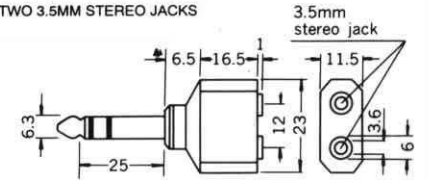

**No.MA-69**

MOLDED ADAPTOR 3-CONDUCTOR 1/4" PLUG  
TO 3-CONDUCTOR MINIATURE JACK  
Net Weight : 12 gr.

**No.MA-68S**

ADAPTOR 3-CONDUCTOR MINIATURE  
PLUG TO 3-CONDUCTOR 1/4" JACK  
Net Weight : 12 gr.

**No.MA-85**

ADAPTOR 1/4" STEREO PLUG TO TWO 3.5MM STEREO JACKS  
Net Weight : 11 gr.

**No.MA-66S**

ADAPTOR MONO MINIATURE PLUG  
TO RCA JACK  
Net Weight : 8 gr.

**No.MA-80**

ADAPTOR 3.5MM STEREO PLUG TO TWO 3.5MM STEREO JACKS  
Net Weight : 5.8 gr.

**No.MA-36S**

ADAPTOR MONO 1/4" PLUG TO RCA JACK  
Net Weight : 10 gr.

**No.MA-88**

ADAPTOR 3.5MM STEREO PLUG TO TWO RCA JACKS

**No.MA-47S**

ADAPTOR COUPLED RCA JACK  
Net Weight : 12 gr.

**No.MA-90**

ADAPTOR RCA PLUG TO TWO RCA JACKS  
Net Weight : 11 gr.

**No.MA-76S**

ADAPTOR MONO MINIATURE PLUG TO  
STEREO MINIATURE JACK  
Net Weight : 8 gr.

**No.MA-91J**

ADAPTOR RCA JACK TO TWO RCA JACKS  
Net Weight : 11 gr.

**No.MA-47**

ADAPTOR RCA JACK TO RCA JACK

**No.MA-77**